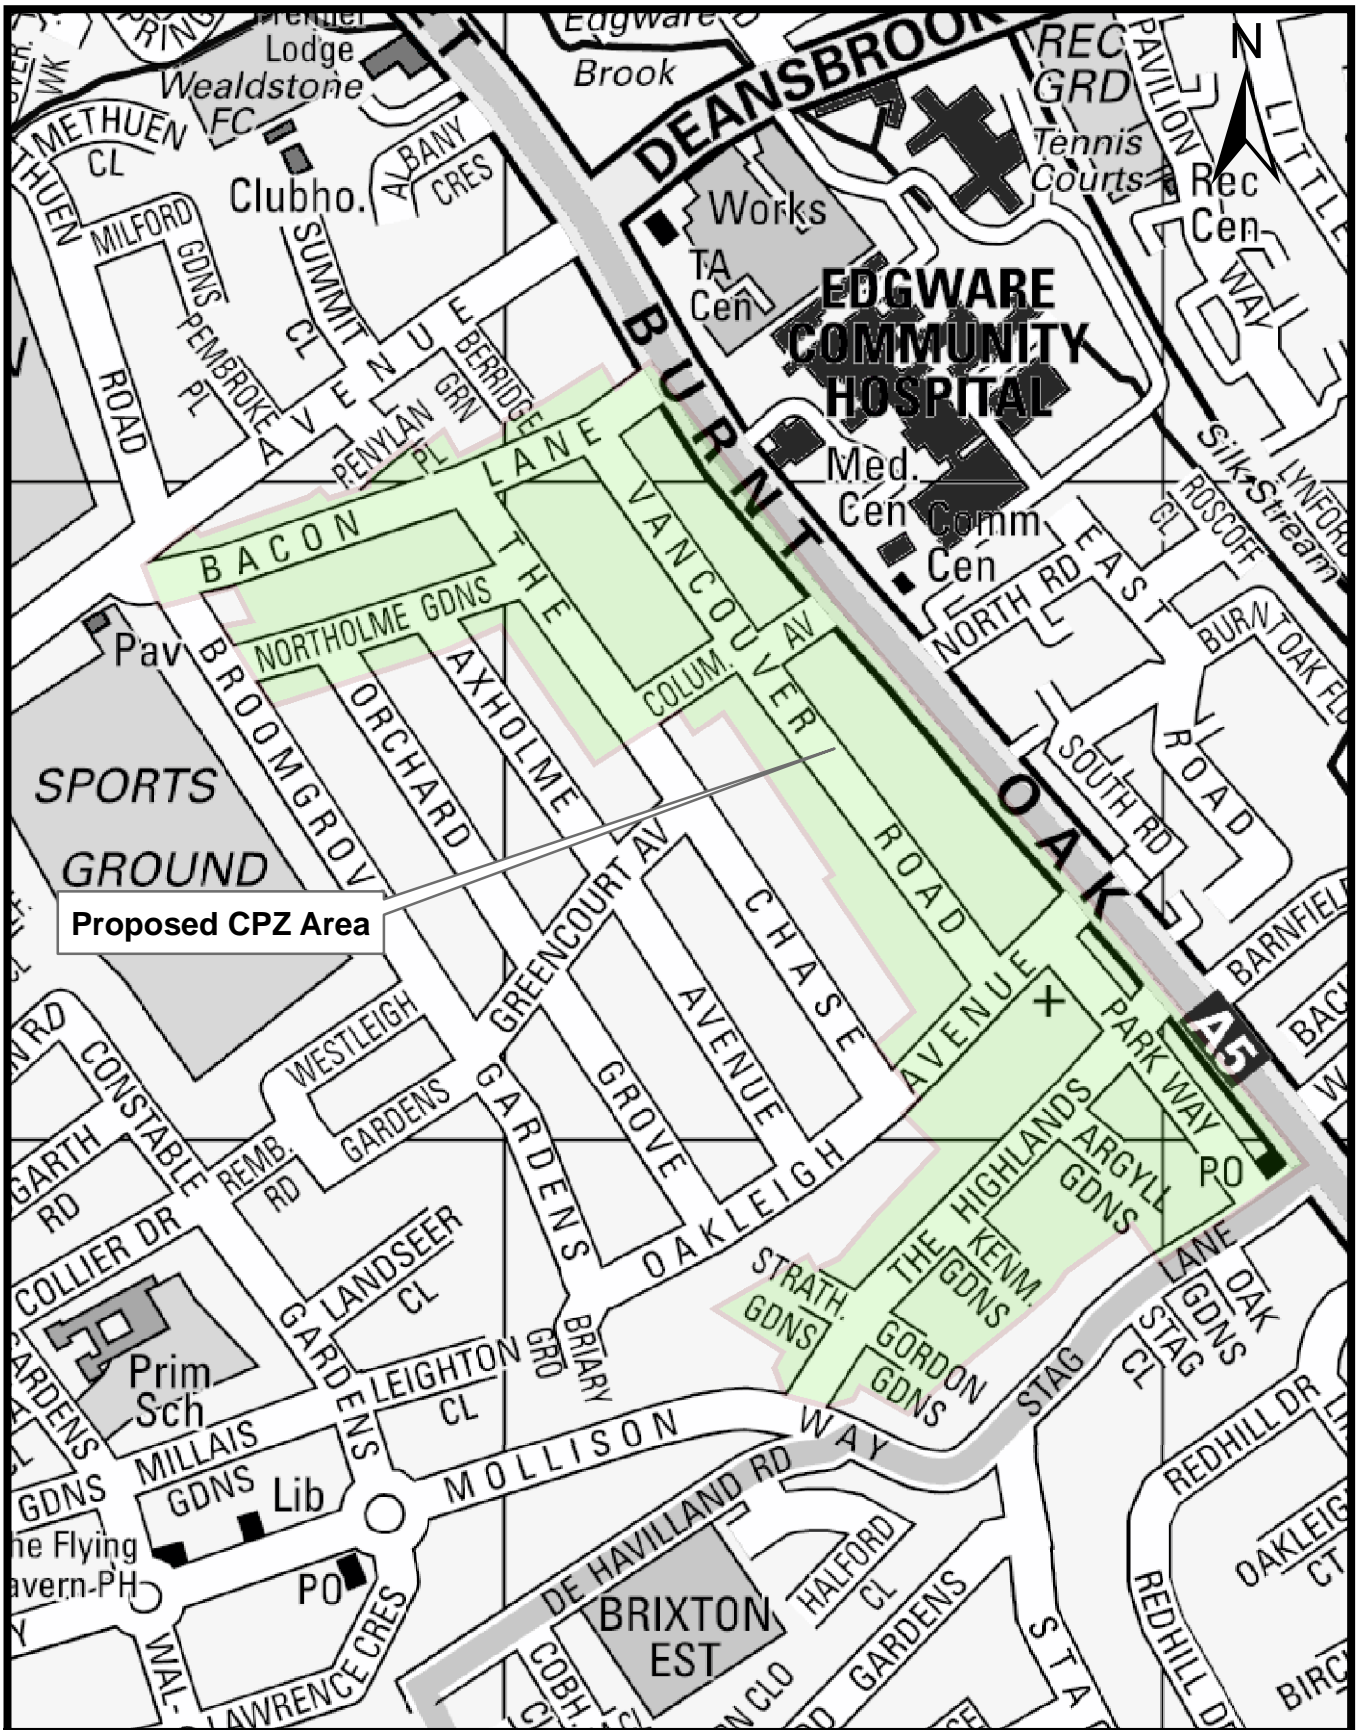

Appendix F

Burnt Oak Broadway

DIGITAL MAP DATA (C) COLLINS BARTHOLOMEW LTD (2007)

Proposed CPZ area to go forward to Statutory Consultation